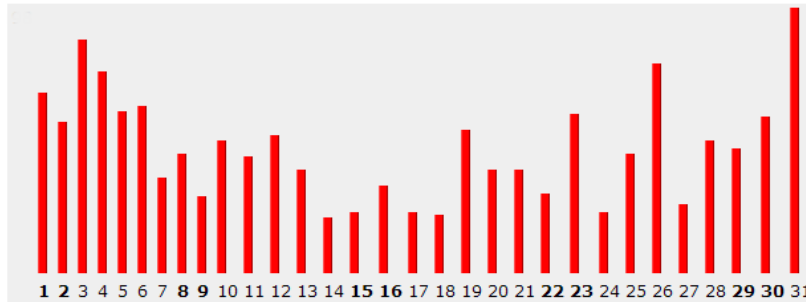

Statistics

The Statistics for the website can be accessed in the Global Office by clicking on 'Statistics' in the menu. From here you will be able to view the statistics for the site by month and day.

July 2006 QuickStats	
Page Impressions	1438
Referring Websites	14
User Agents	7

Daily Page Impressions

Referring Websites

A referring website is a website that linked to your website which someone then clicked on. So if someone searched in google and your website came up and the person then clicked on that link in Google then Google would be as a referring website.

User Agents

This lists the types of web browser that have been used to view the site. This also lists the search engine robots that have scanned the site such as Google (googlebot).

User Agents

A listing of the browsers/ agents that are used to view your site.

	User Agent	Page Impressions
1	Internet Explorer 7	263
2	Opera	178
3	Internet Explorer 6	91
4	Other	76
5	Firefox	63
6	Netscape	7